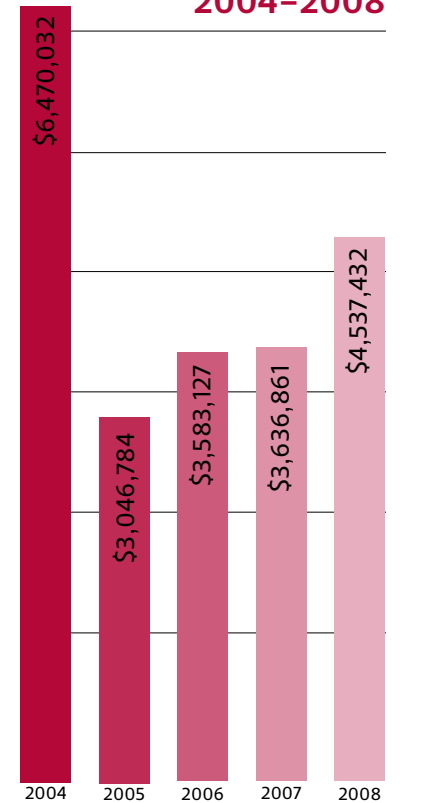

N - New member of Fellows   2 - 20-year membership   3 - 30-year membership   4 - 40-year membership   5 - 50-year membership

Gifts Received 2004-2008